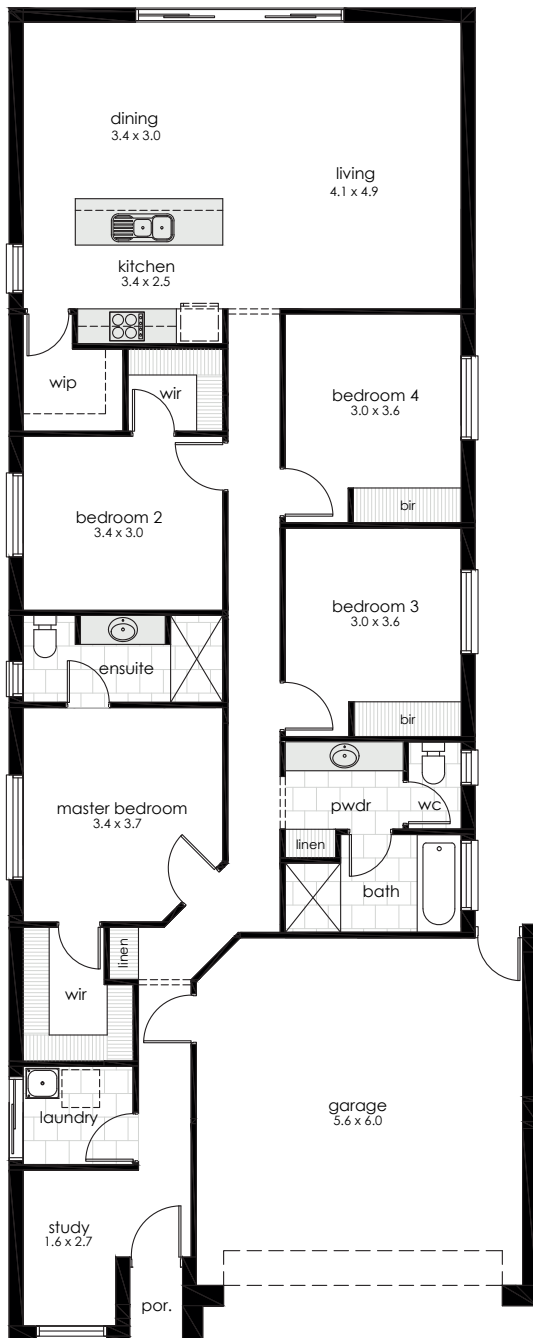

# ATHELSTONE

4 2 2

## DIMENSIONS

Living	150.3
Garage	37.3
Porch	1.3
<b>Total area</b>	<b>188.9m<sup>2</sup></b>
House width	9.1
House length	22.98

All facade images are for illustrative purposes only. Materials, colours and inclusions may vary.